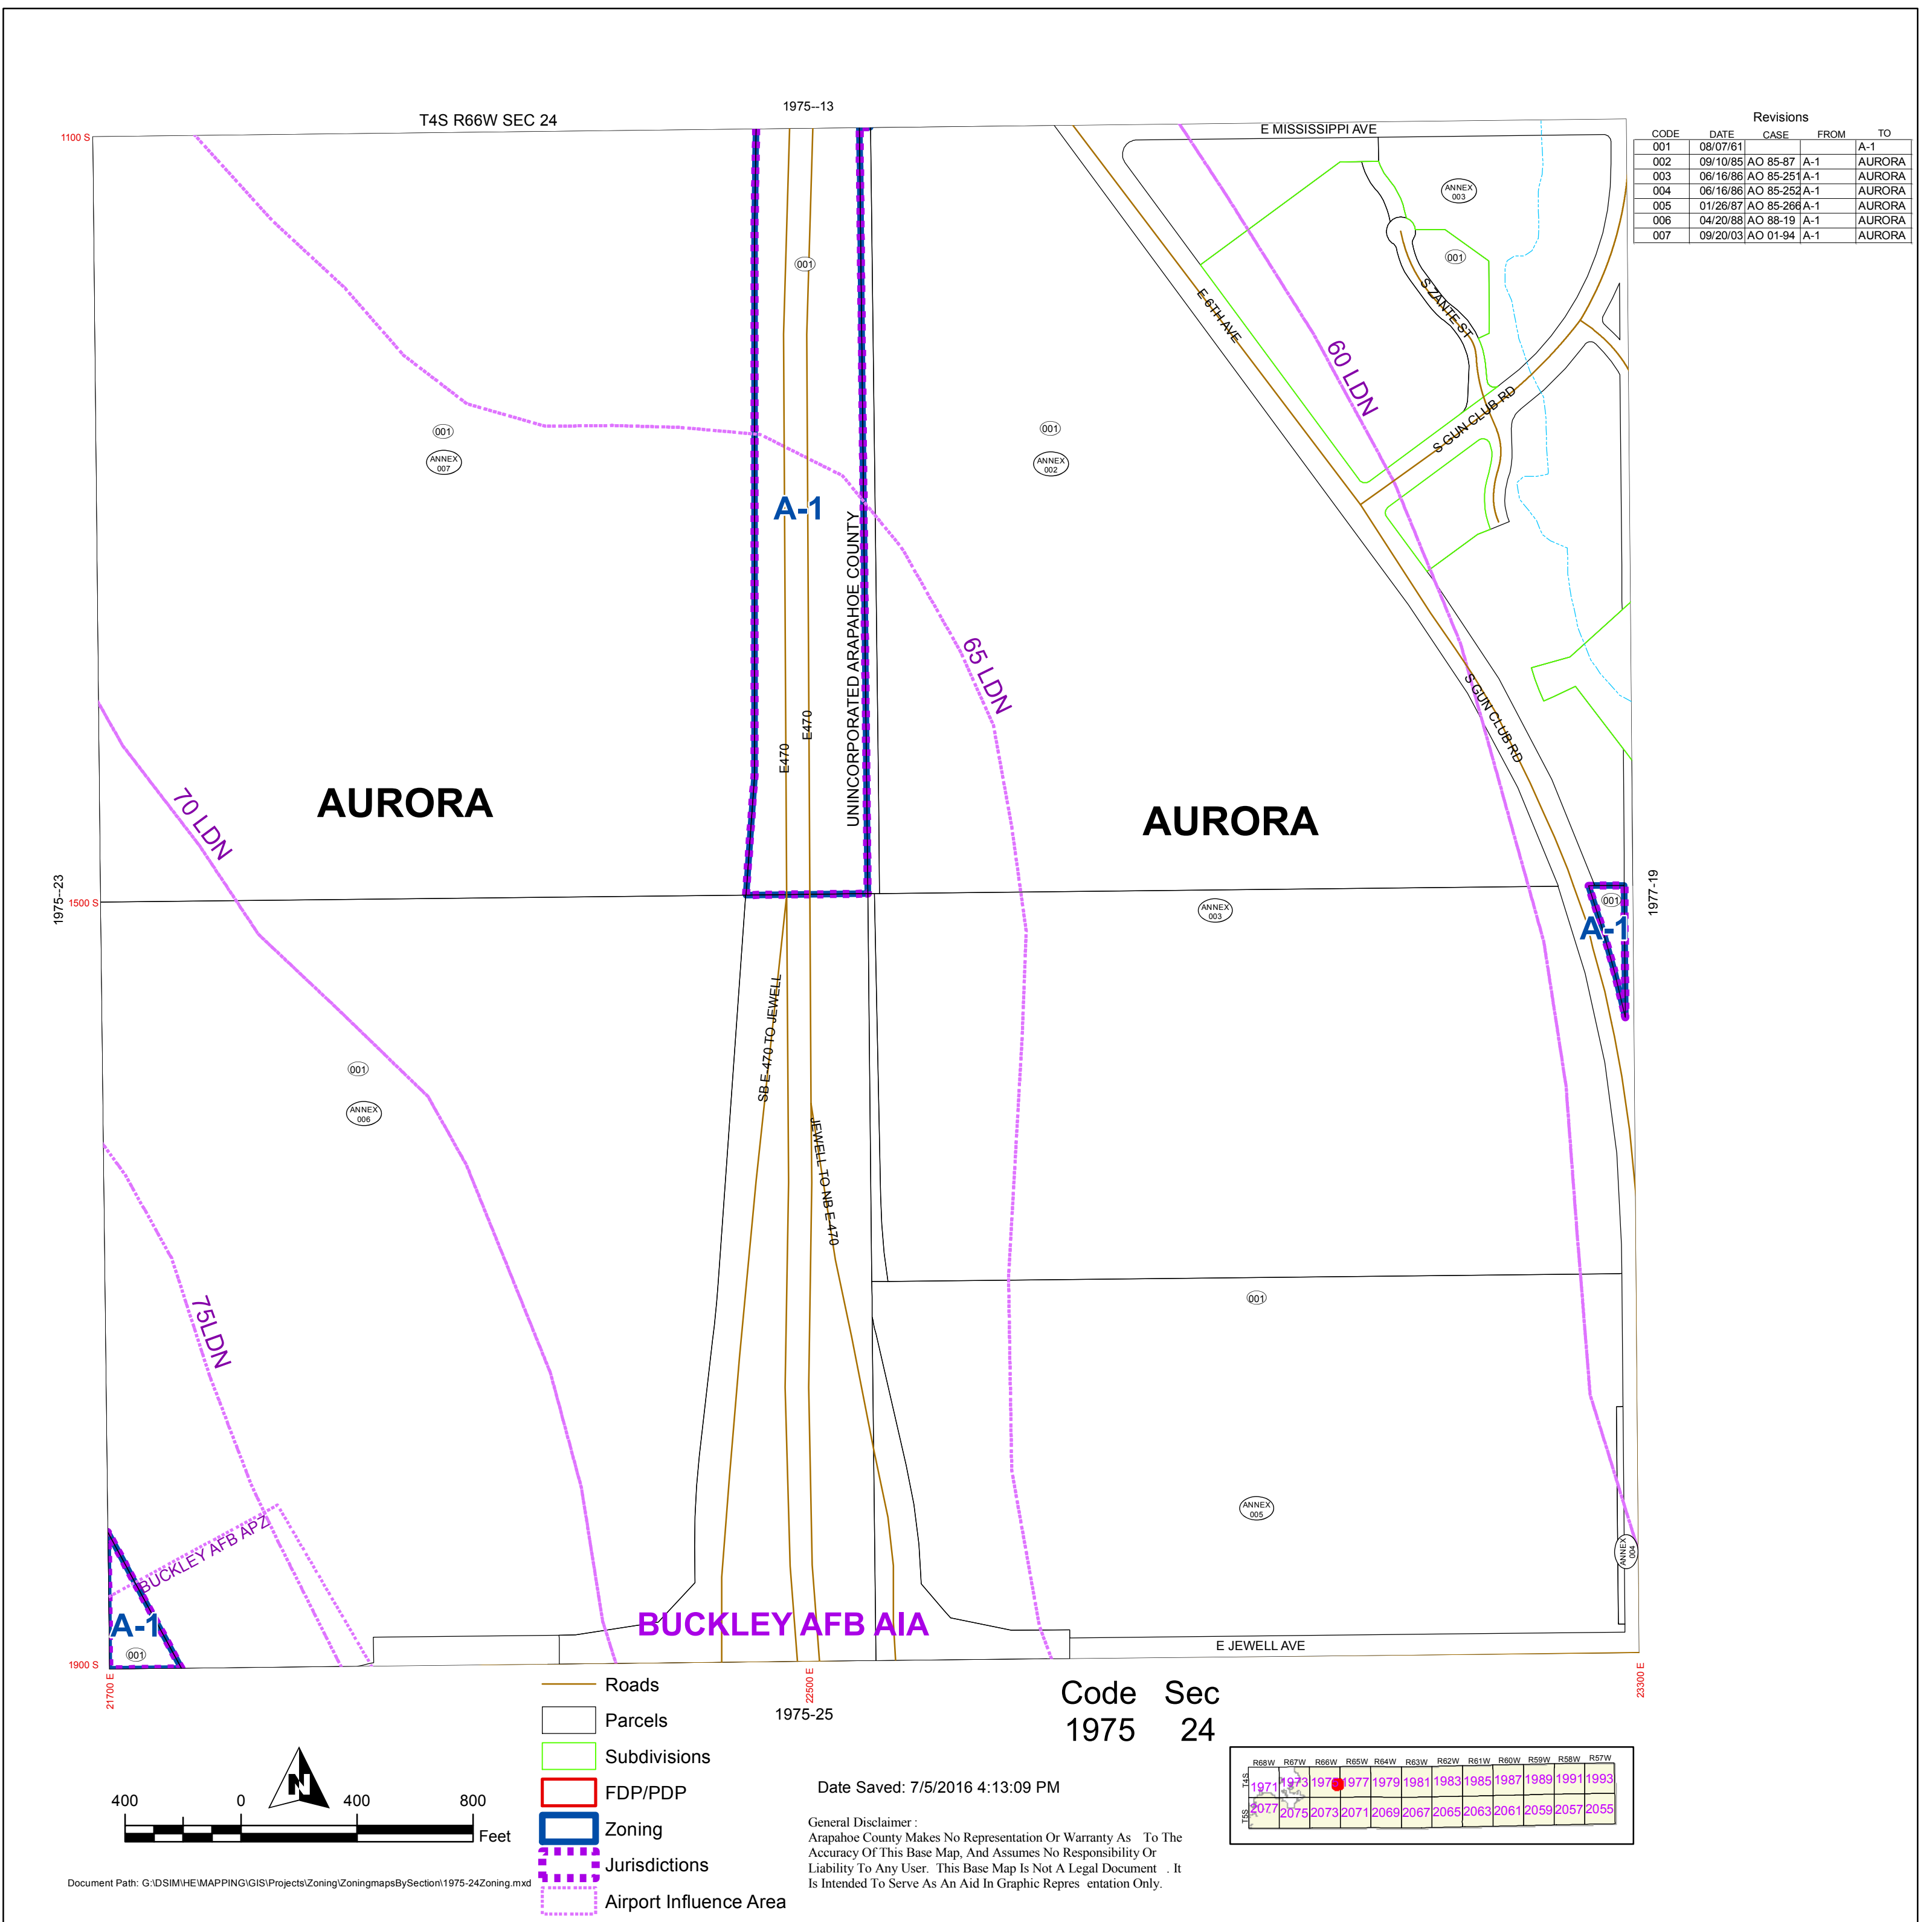

Revisions				
CODE	DATE	CASE	FROM	TO
001	08/07/61			A-1
002	09/10/85	AO 85-87	A-1	AURORA
003	06/16/86	AO 85-251	A-1	AURORA
004	06/16/86	AO 85-252	A-1	AURORA
005	01/26/87	AO 85-266	A-1	AURORA
006	04/20/88	AO 88-19	A-1	AURORA
007	09/20/03	AO 01-94	A-1	AURORA

- Roads
- Parcels
- Subdivisions
- FDP/PDP
- Zoning
- Jurisdictions
- Airport Influence Area

Code Sec
1975 24

Date Saved: 7/5/2016 4:13:09 PM

General Disclaimer :
Arapahoe County Makes No Representation Or Warranty As To The Accuracy Of This Base Map, And Assumes No Responsibility Or Liability To Any User. This Base Map Is Not A Legal Document . It Is Intended To Serve As An Aid In Graphic Representation Only.

	R68W	R67W	R66W	R65W	R64W	R63W	R62W	R61W	R60W	R59W	R58W	R57W
T4S	1971	1973	1974	1977	1979	1981	1983	1985	1987	1989	1991	1993
T3S	2077	2075	2073	2071	2069	2067	2065	2063	2061	2059	2057	2055